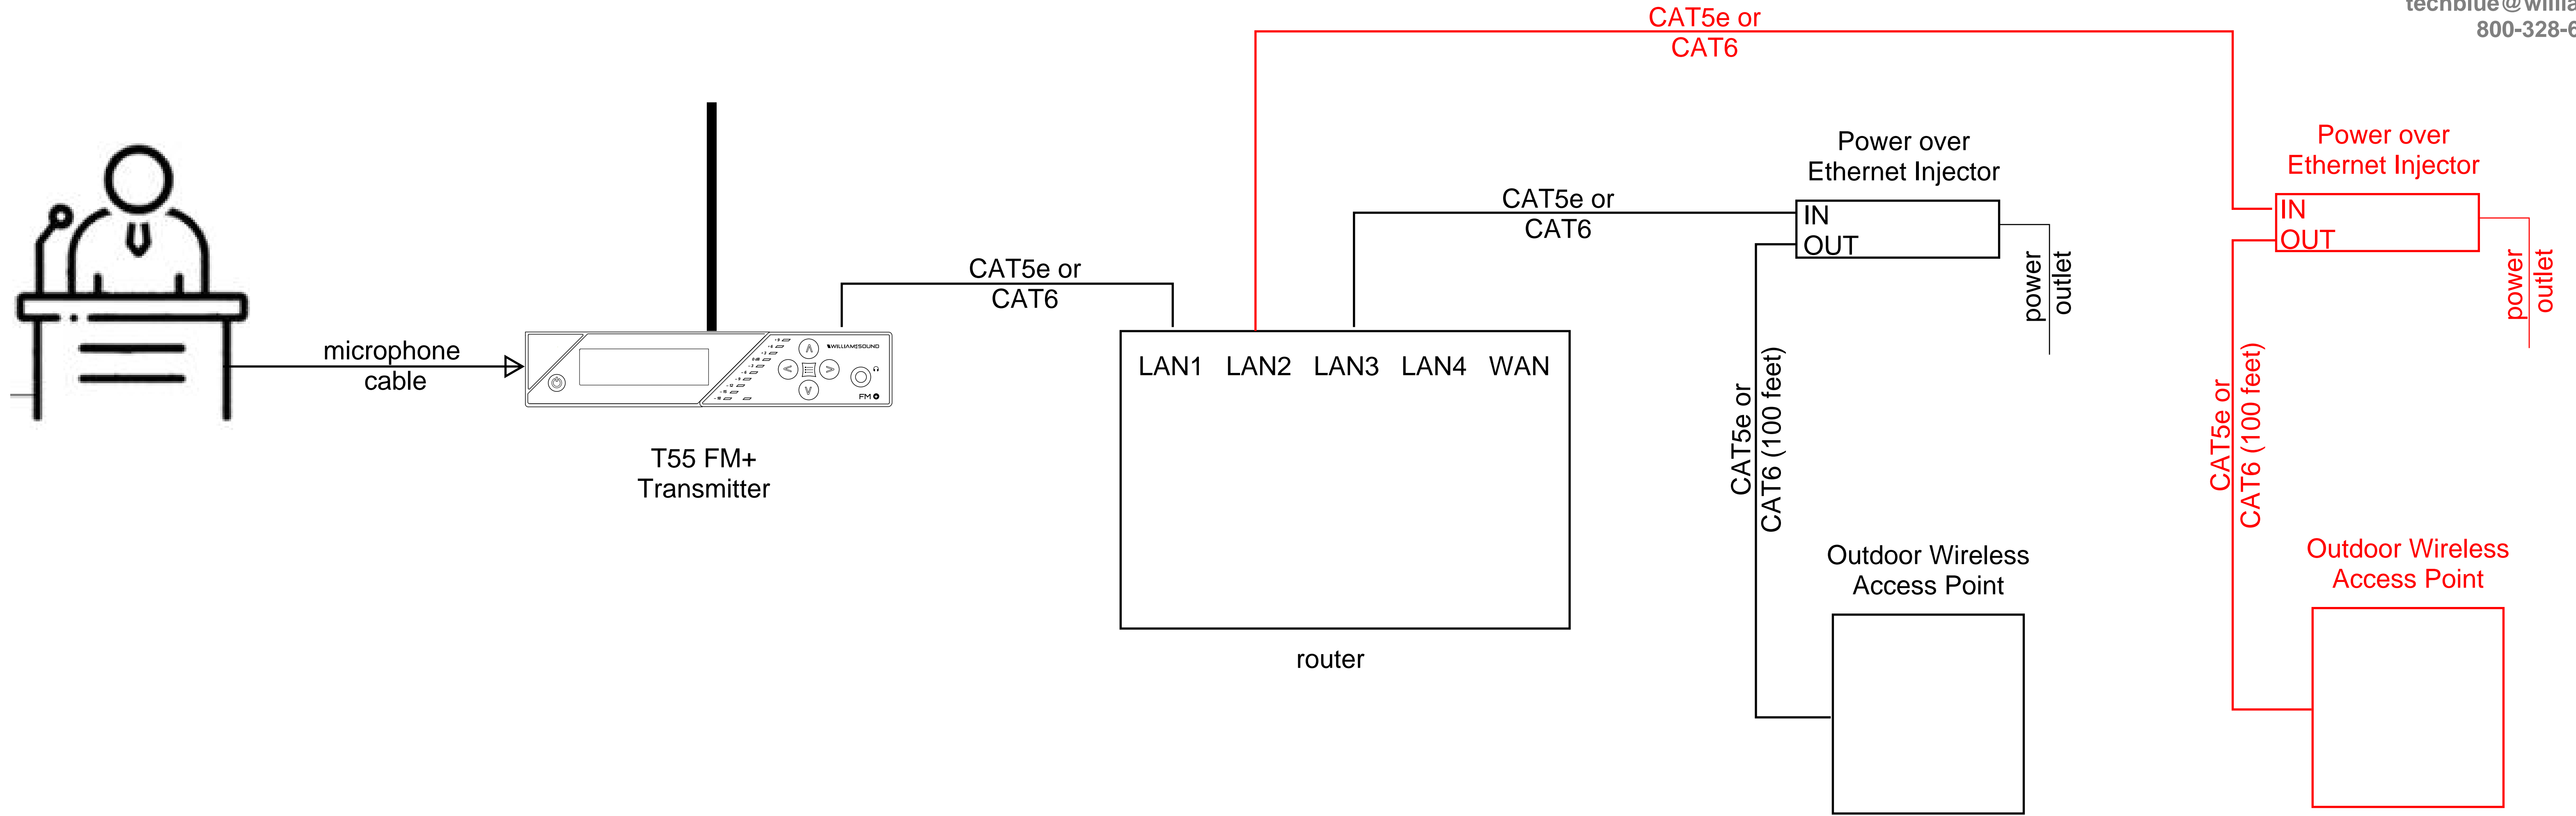

Worship Communication System set-up instructions

Equipment in RED shows Large Area WC2 System only

WILLIAMS AV
 10300 Valley View Road
 Eden Prairie, MN 55344
 techblue@williamsav.com
 800-328-6190

Small Area Worship Communication System

120'-0"

Luxul XAP 1440
 Outdoor Wireless
 Access Point
 centrally located
 in parking lot

Large Area Worship Communication System

350'-0"

Ruckus T310
 Outdoor Wireless
 Access Point

Ruckus T310
 Outdoor Wireless
 Access Point

Access Points evenly spaced in parking lot