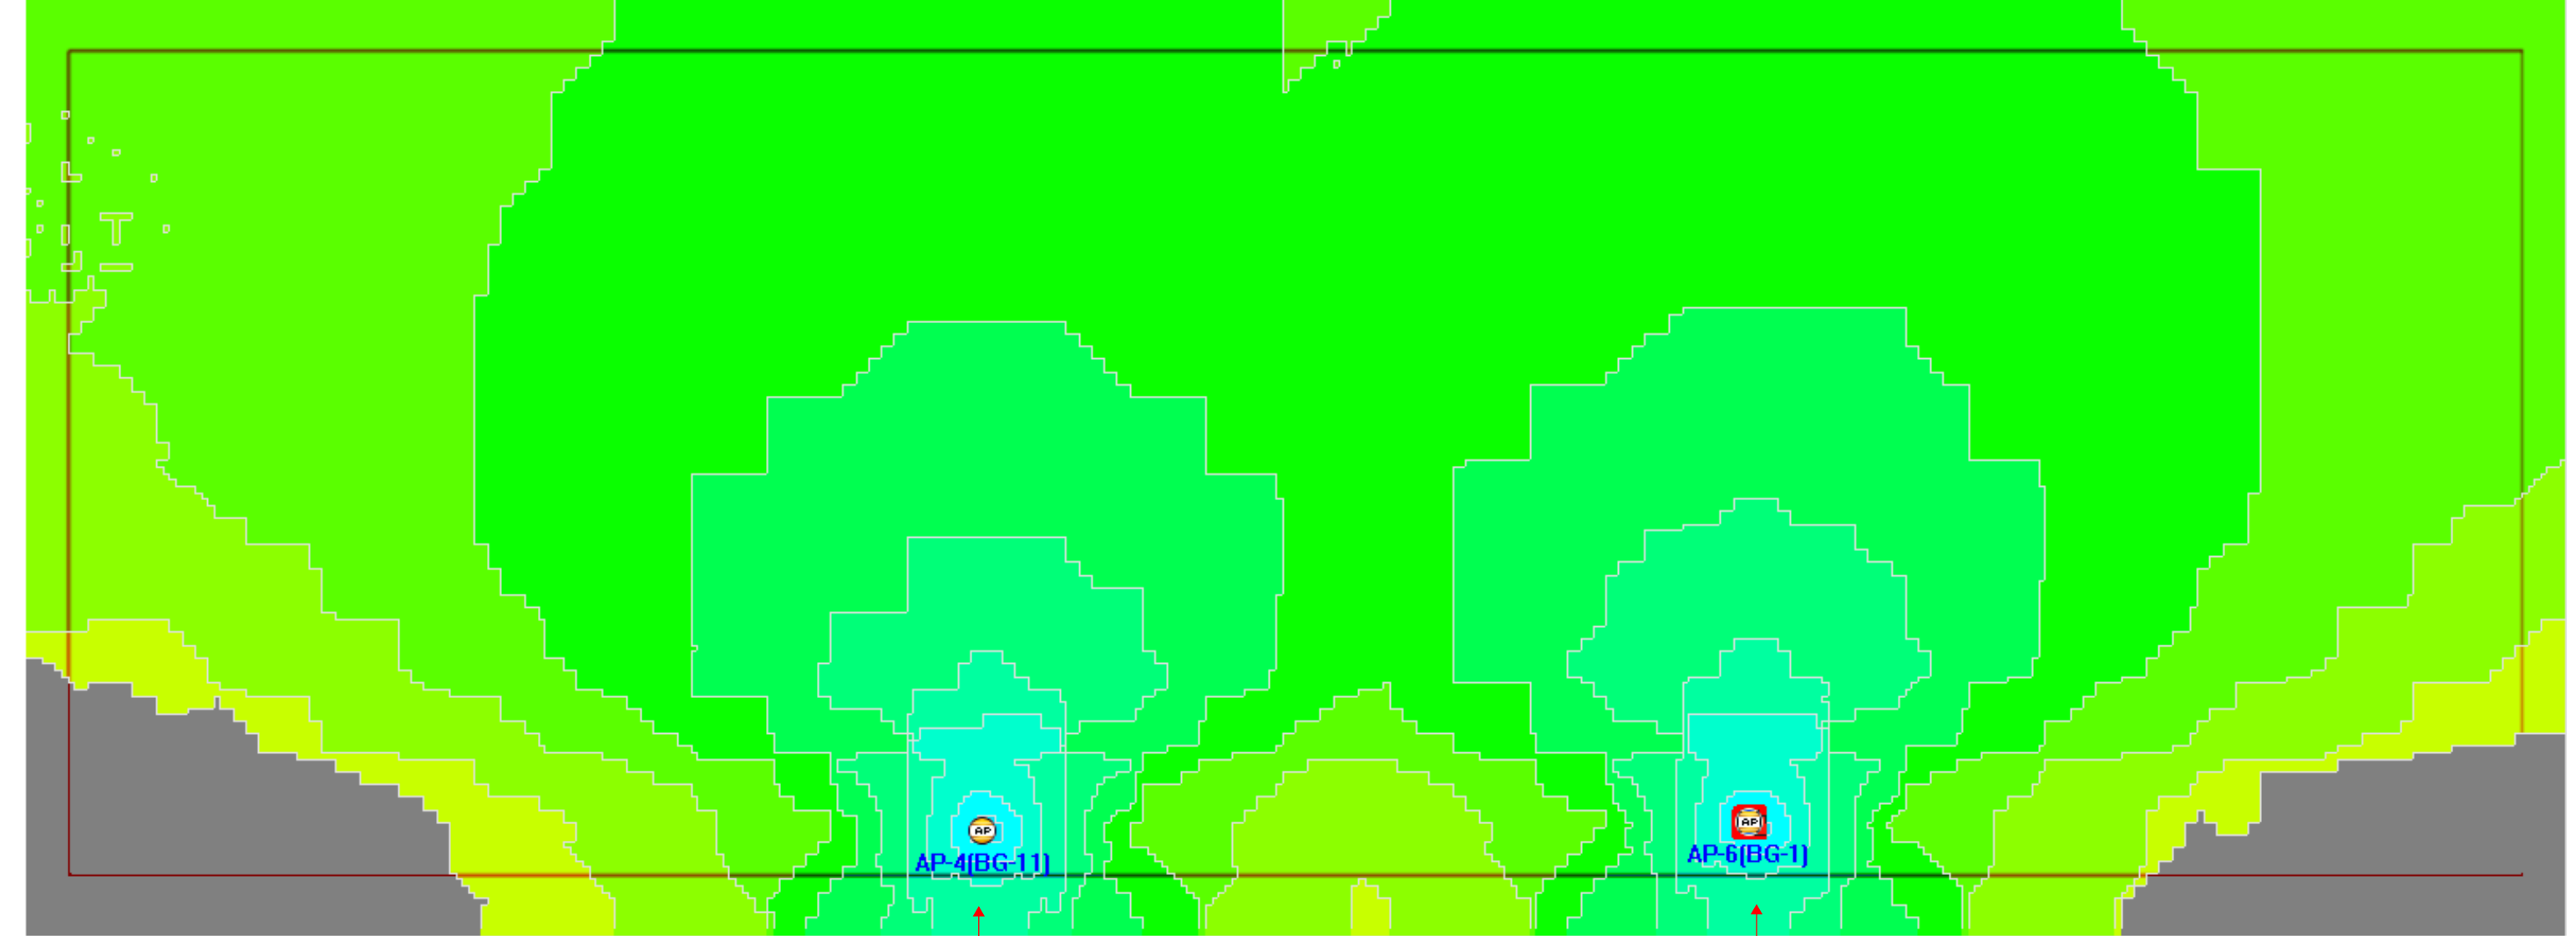

Worship Communication System set-up instructions

Equipment in RED shows Large Area WC2 System only

WILLIAMS AV
 10300 Valley View Road
 Eden Prairie, MN 55344
 techblue@williamsav.com
 800-328-6190

Small Area Worship Communication System

120'-0"

Luxul XAP 1440
 Outdoor Wireless
 Access Point
 centrally located
 in parking lot

Large Area Worship Communication System

350'-0"

Ruckus T310
 Outdoor Wireless
 Access Point

Ruckus T310
 Outdoor Wireless
 Access Point

Access Points evenly spaced in parking lot